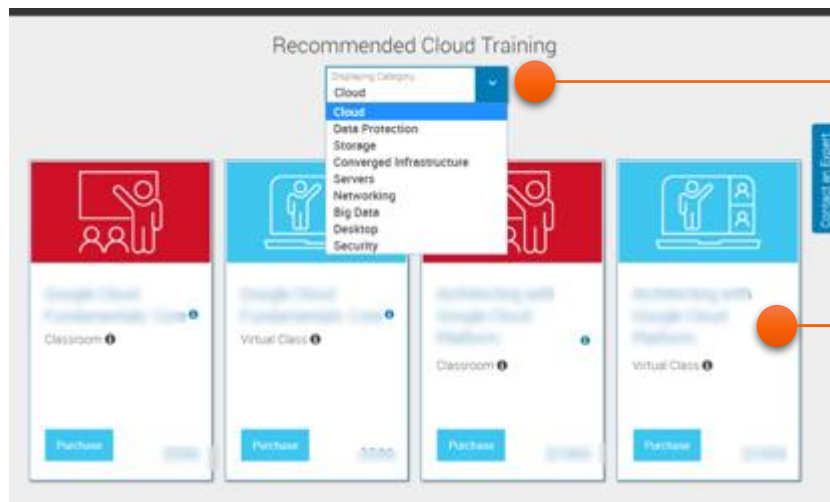

# Recommended Training

The Store homepage recommends course content based on user preferences

Users can change recommendations via the 'Displaying Category' dropdown

View 'Quick Cards' for information about the course such as title, price, delivery mode and SKU. Click to view full details, including class schedules, where applicable.