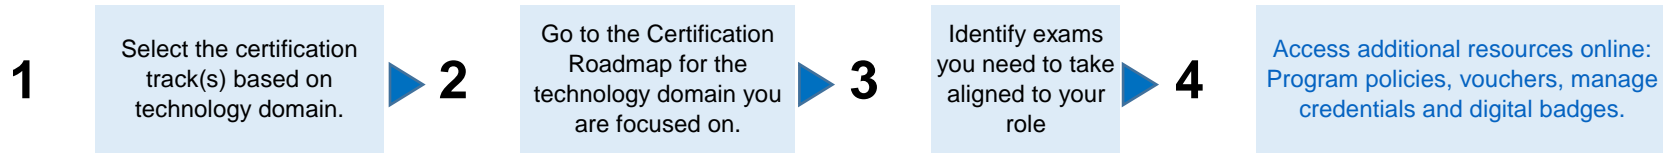

Dell Technologies Proven Professional Certification

Leverage the Dell Technologies Proven Professional program to realize your full potential. The technology-focused approach addresses concepts and principles that can be applied in all IT environments. Role-based training and exams cover the full range of Dell Technologies' hardware, software and solutions.

Use this simple 4-step process to access all the information you need to become a Dell Technologies Proven Professional.

NOTE: The "Associate - Information Storage and Management" certification supports Storage, Data Protection and Cloud Specialist level certifications. This is the most flexible Associate certification if you are pursuing multiple Specialist level certifications across these technology domains