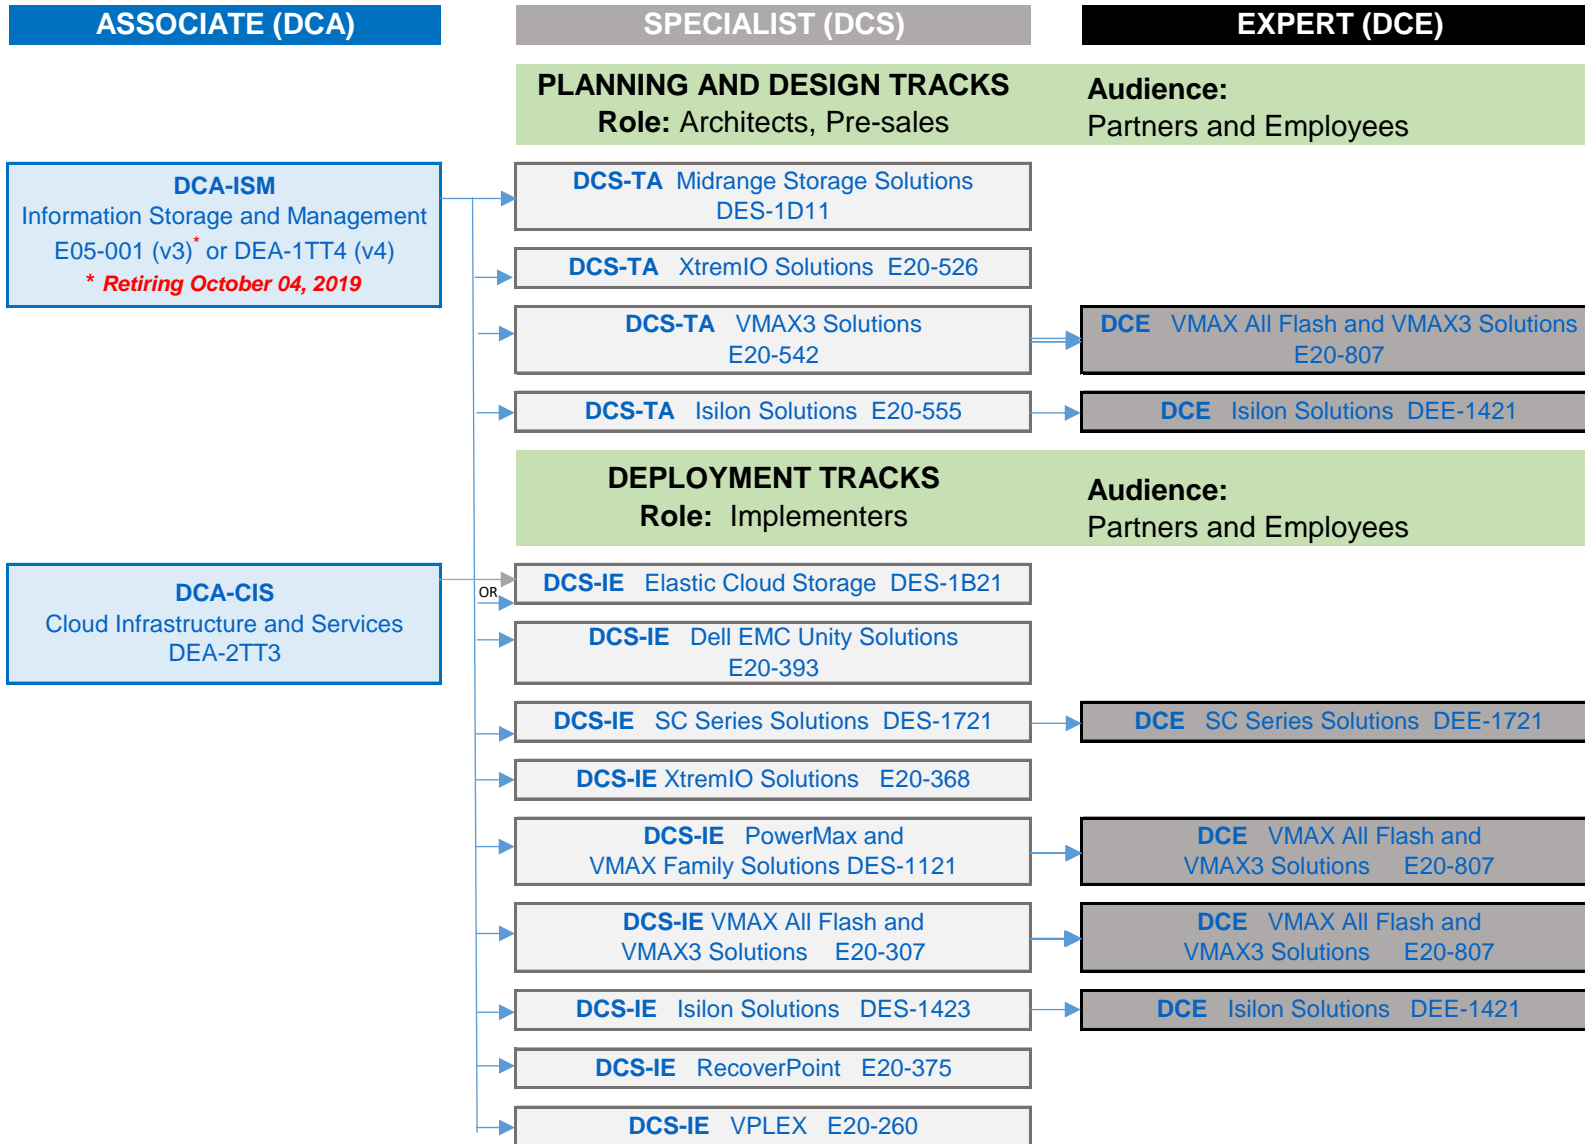

### CERTIFICATION TRACKS

Cloud Architect (CA)	Technology Architect (TA)
Data Scientist (DS)	Platform Engineer (PE)
Systems Administrator (SA)	Enterprise Architect (EA)
Implementation Engineer (IE)	

# Storage Certifications - 1 of 2

Based on your role and technology focus complete an Associate level certifications (DCA-CIS or DCA-ISM) and then choose the Specialist track

**Tracks:** Technology Architect (TA), Implementation Engineer (IE), Systems Administrator (SA), Platform Engineer (PE)