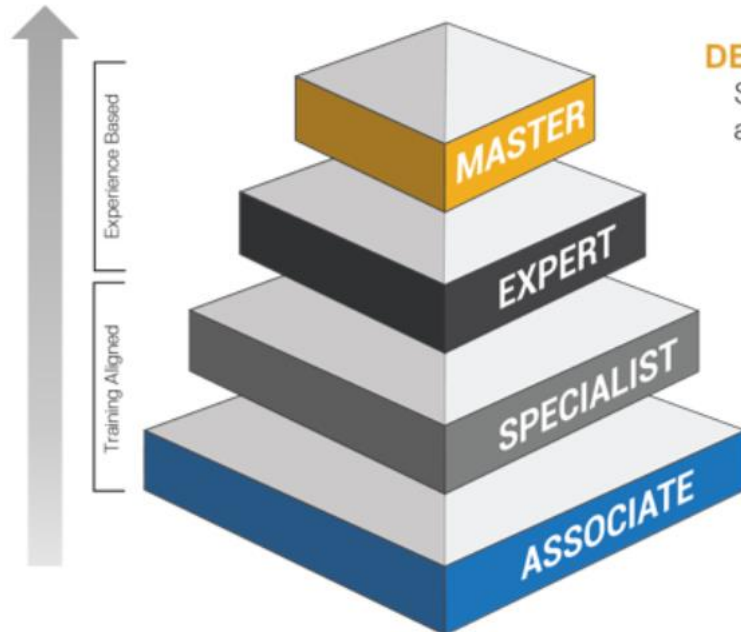

Dell Technologies Proven Professional Certification

DELL TECHNOLOGIES CERTIFIED MASTER

(DCM)

Subject matter expertise with experience in multiple technologies and complex solutions.

DELL TECHNOLOGIES CERTIFIED EXPERT

(DCE)

Advanced skills and experience in one or more technologies.

DELL TECHNOLOGIES CERTIFIED SPECIALIST

(DCS)

Role specific training and baseline skills in a given technology.

DELL TECHNOLOGIES CERTIFIED ASSOCIATE (DCA)

Fundamentals training and knowledge of a technology.

CERTIFICATION TRACKS

Cloud Architect (CA)	Technology Architect (TA)
Data Scientist (DS)	Platform Engineer (PE)
Systems Administrator (SA)	Enterprise Architect (EA)
Implementation Engineer (IE)