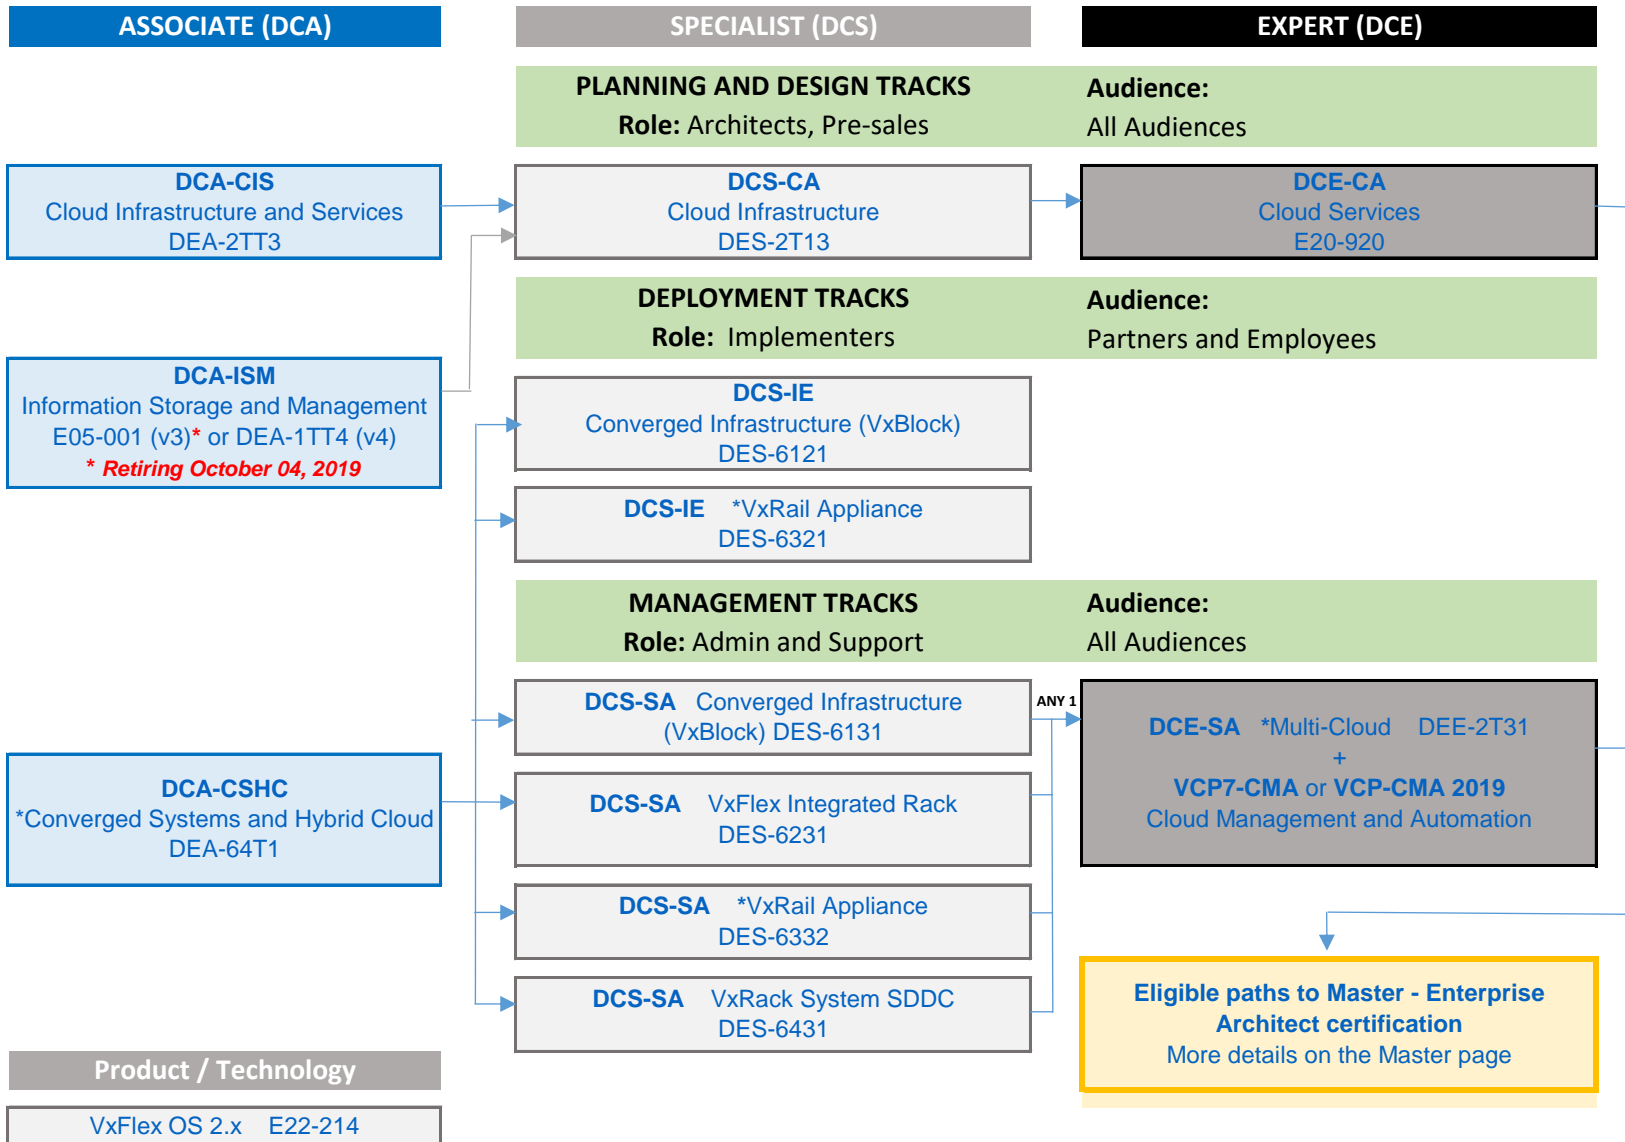

# Servers and Networking Certifications

Based on your role and technology focus complete an Associate level certifications (PowerEdge or Networking) and then choose the Specialist track  
 Tracks: Associate (DCA), Implementation Engineer (DCS-IE), Systems Administrator (DCS-SA) and Dell Certified Professional (DCP)

**NOTE:** Text in blue font links to information on the Education Services website.

# Cloud and Converged Infrastructure Certifications

Based on your role and technology focus complete an Associate level certification and then choose the Specialist track

Tracks: Associate (DCA), Cloud Architect (DCS-CA), Implementation Engineer (DCS-IE) and Systems Administrator (DCS-SA)