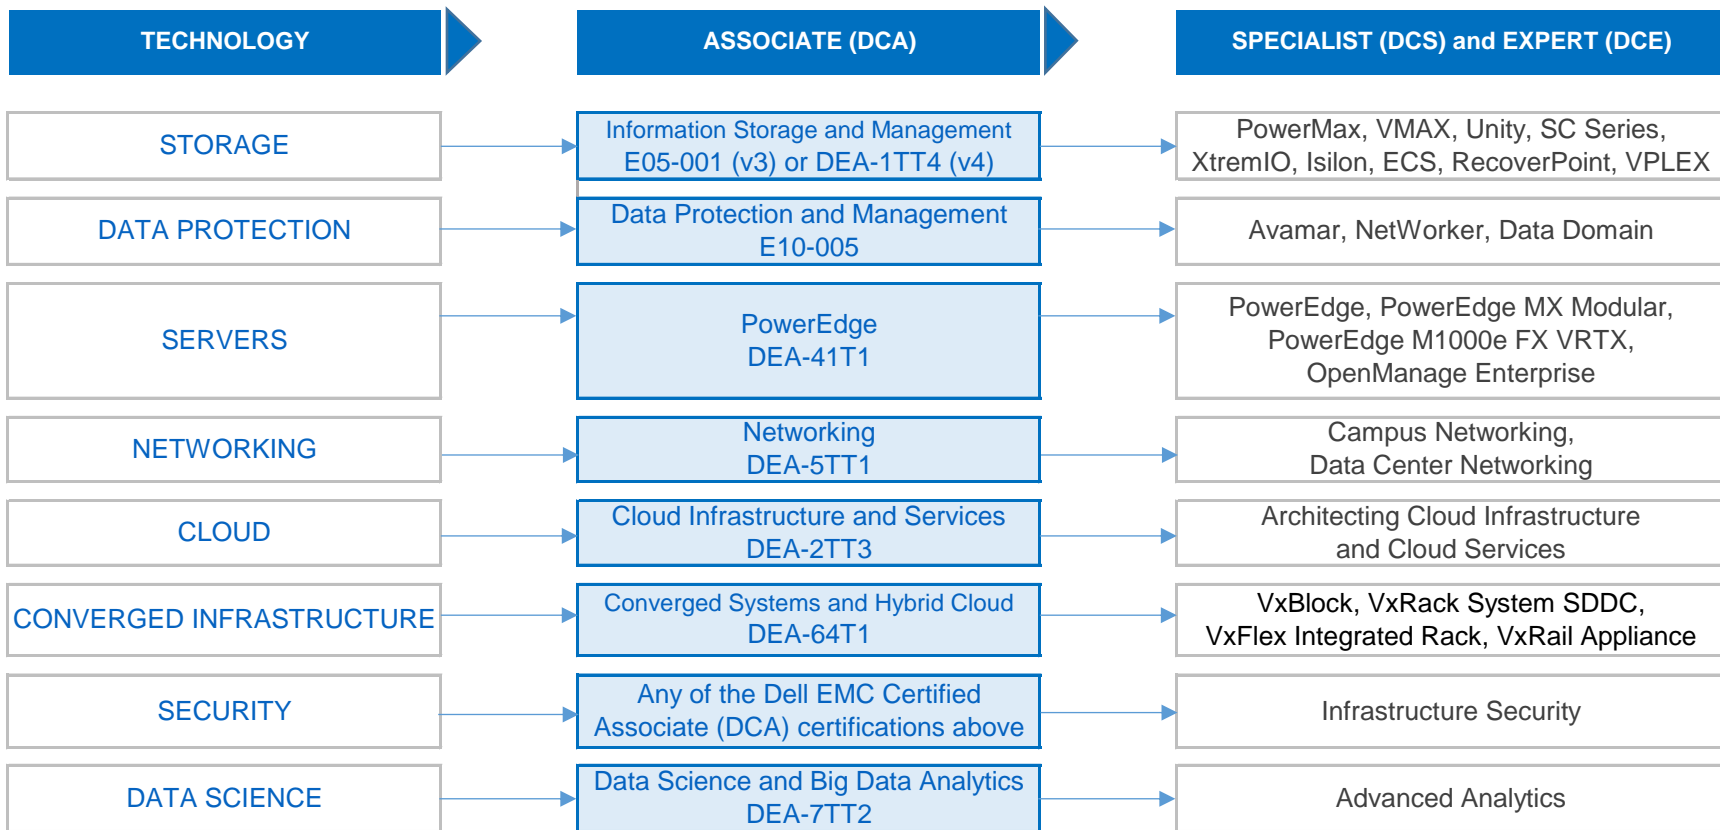

# Dell Technologies Proven Professional Certification

Leverage the Dell Technologies Proven Professional program to realize your full potential. The technology-focused approach addresses concepts and principles that can be applied in all IT environments. Role-based training and exams cover the full range of Dell Technologies' hardware, software and solutions.

Use this simple 4-step process to access all the information you need to become a Dell Technologies Proven Professional.

NOTE: The "Associate - Information Storage and Management" certification supports Storage, Data Protection and Cloud Specialist level certifications. This is the most flexible Associate certification if you are pursuing multiple Specialist level certifications across these technology domains