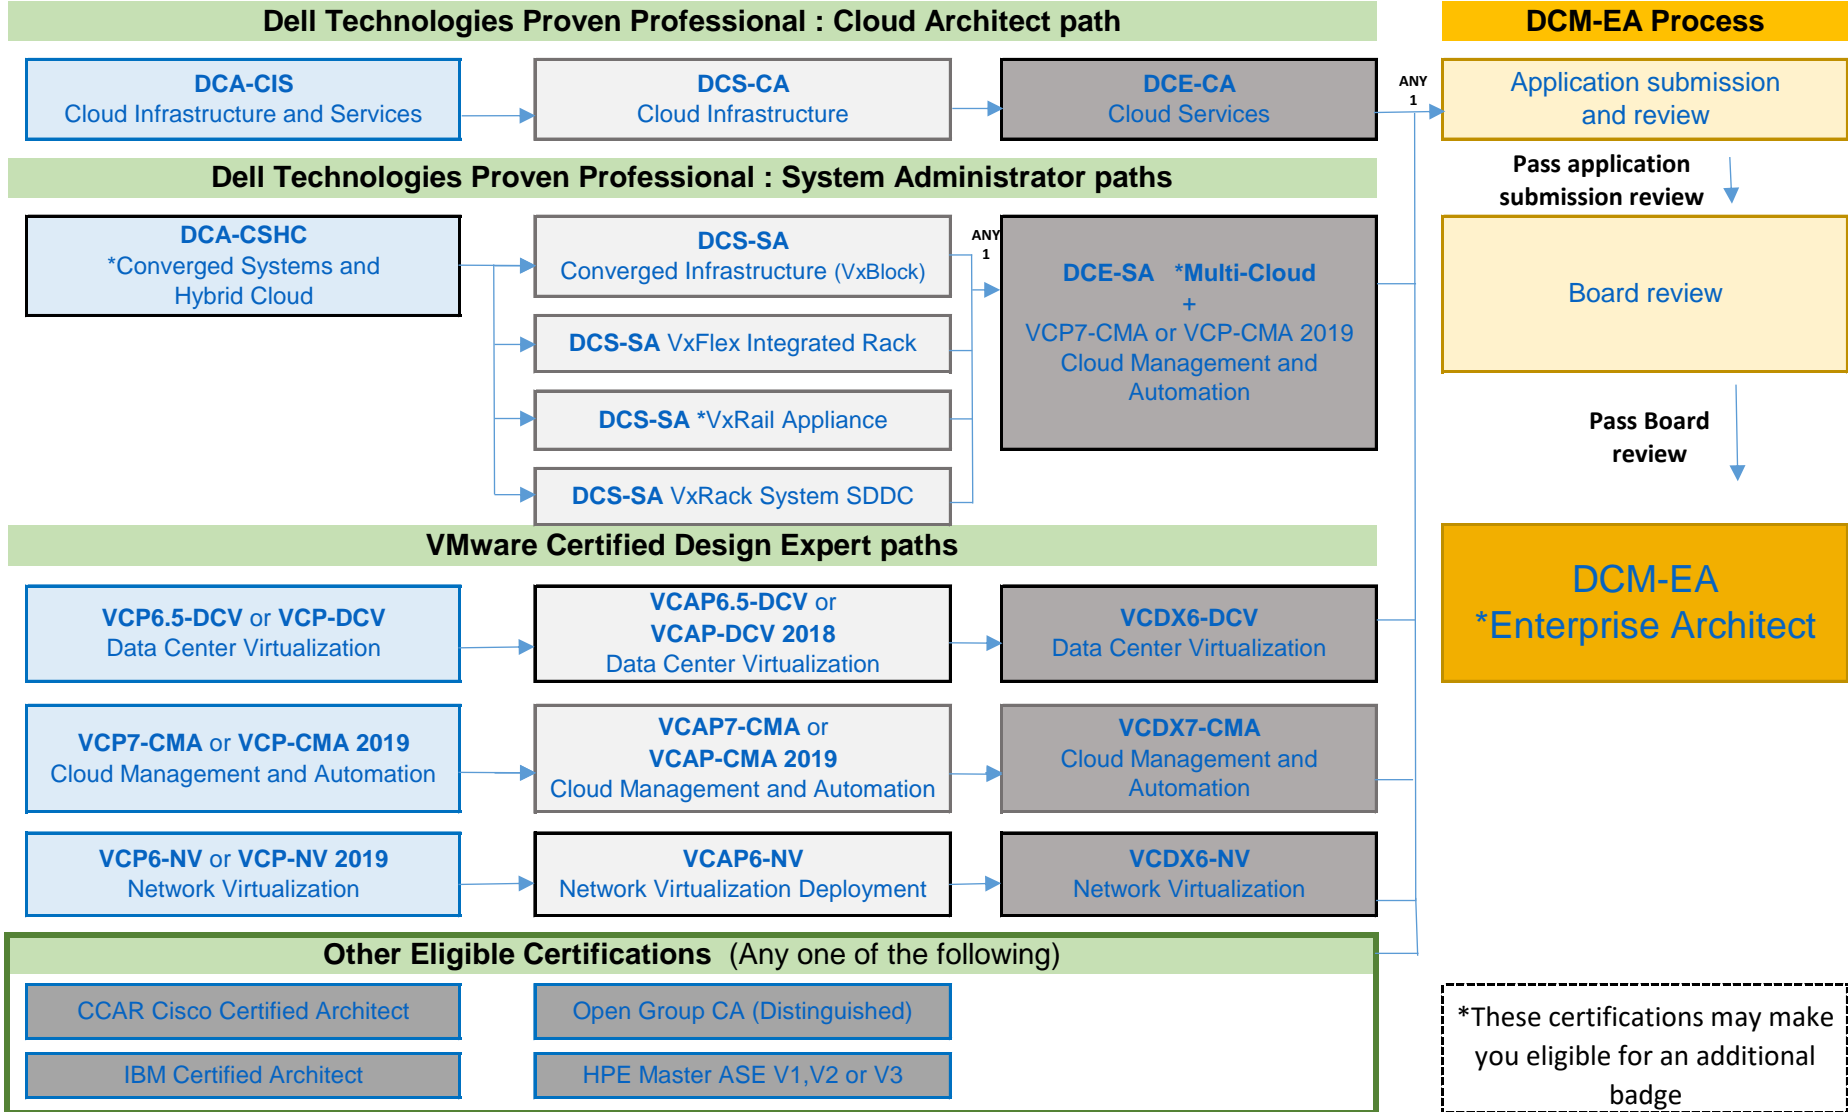

Master - Enterprise Architect (DCM-EA) Certification Paths

Based on your role complete one of the paths towards the Master - Enterprise Architect certification.

Application Submission Requirements: You must have a current Dell Technologies Specialist level, VMware VCDX or one of the Other Eligible Certifications listed below.

Board Review Eligibility: To be eligible to present to the Enterprise Architect board your application submission must be approved by the board and you must have a current Dell Technologies Expert level, VMware VCDX or one of the Other Eligible Certifications listed below.

NOTE: Text in blue font links to information on the Education Services website.

Copyright © 2019 Dell Inc. or its subsidiaries. All rights reserved. Dell, Dell EMC and other trademarks are trademarks of Dell Inc. or its subsidiaries.

Published in the USA, August 2019. <http://dell.com/certification>