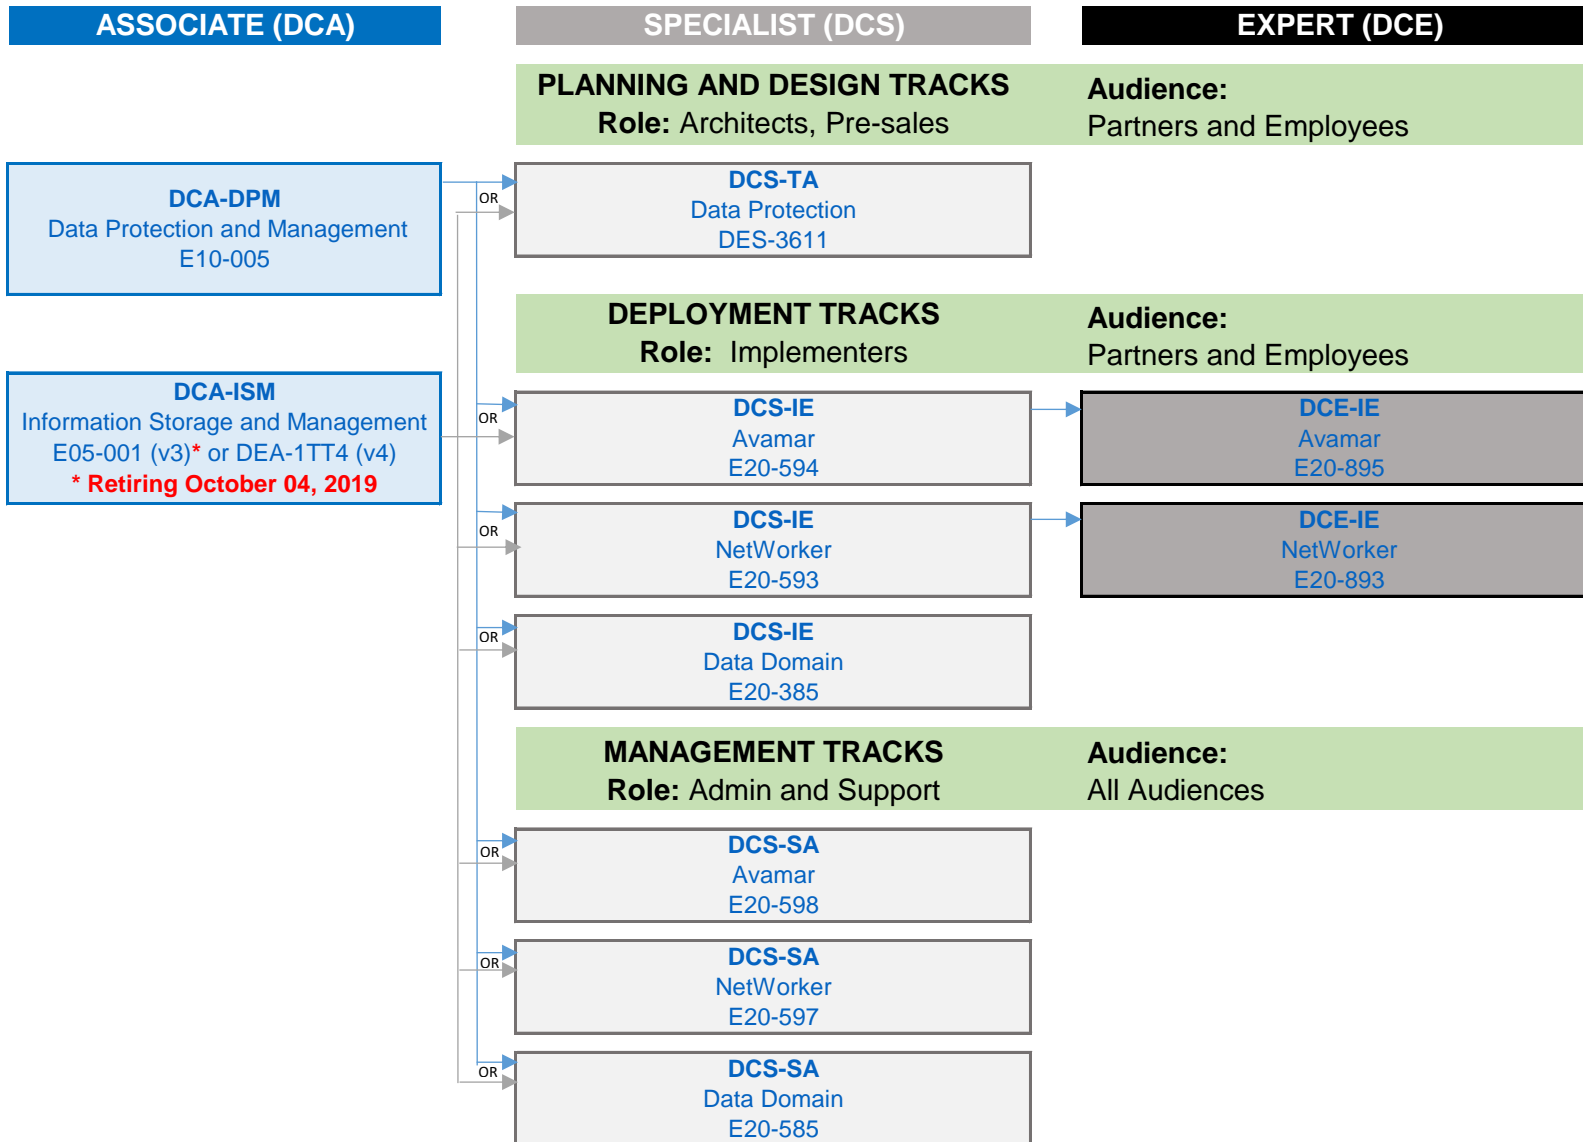

# Storage Certifications - 2 of 2

Based on your role and technology focus complete an Associate level certifications (DCA-CIS or DCA-ISM) and then choose the Specialist track

**Tracks:** Technology Architect (TA), Implementation Engineer (IE), Systems Administrator (SA), Platform Engineer (PE)

# Data Protection Certifications

Complete either one of the Associate level certifications (DCA-DPM or DCA-ISM) and then choose the track based on your role.

Tracks: Associate (DCA), Technology Architect (DCS-TA), Implementation Engineer (DCS-IE / DCE-IE), Systems Administrator (DCS-SA)