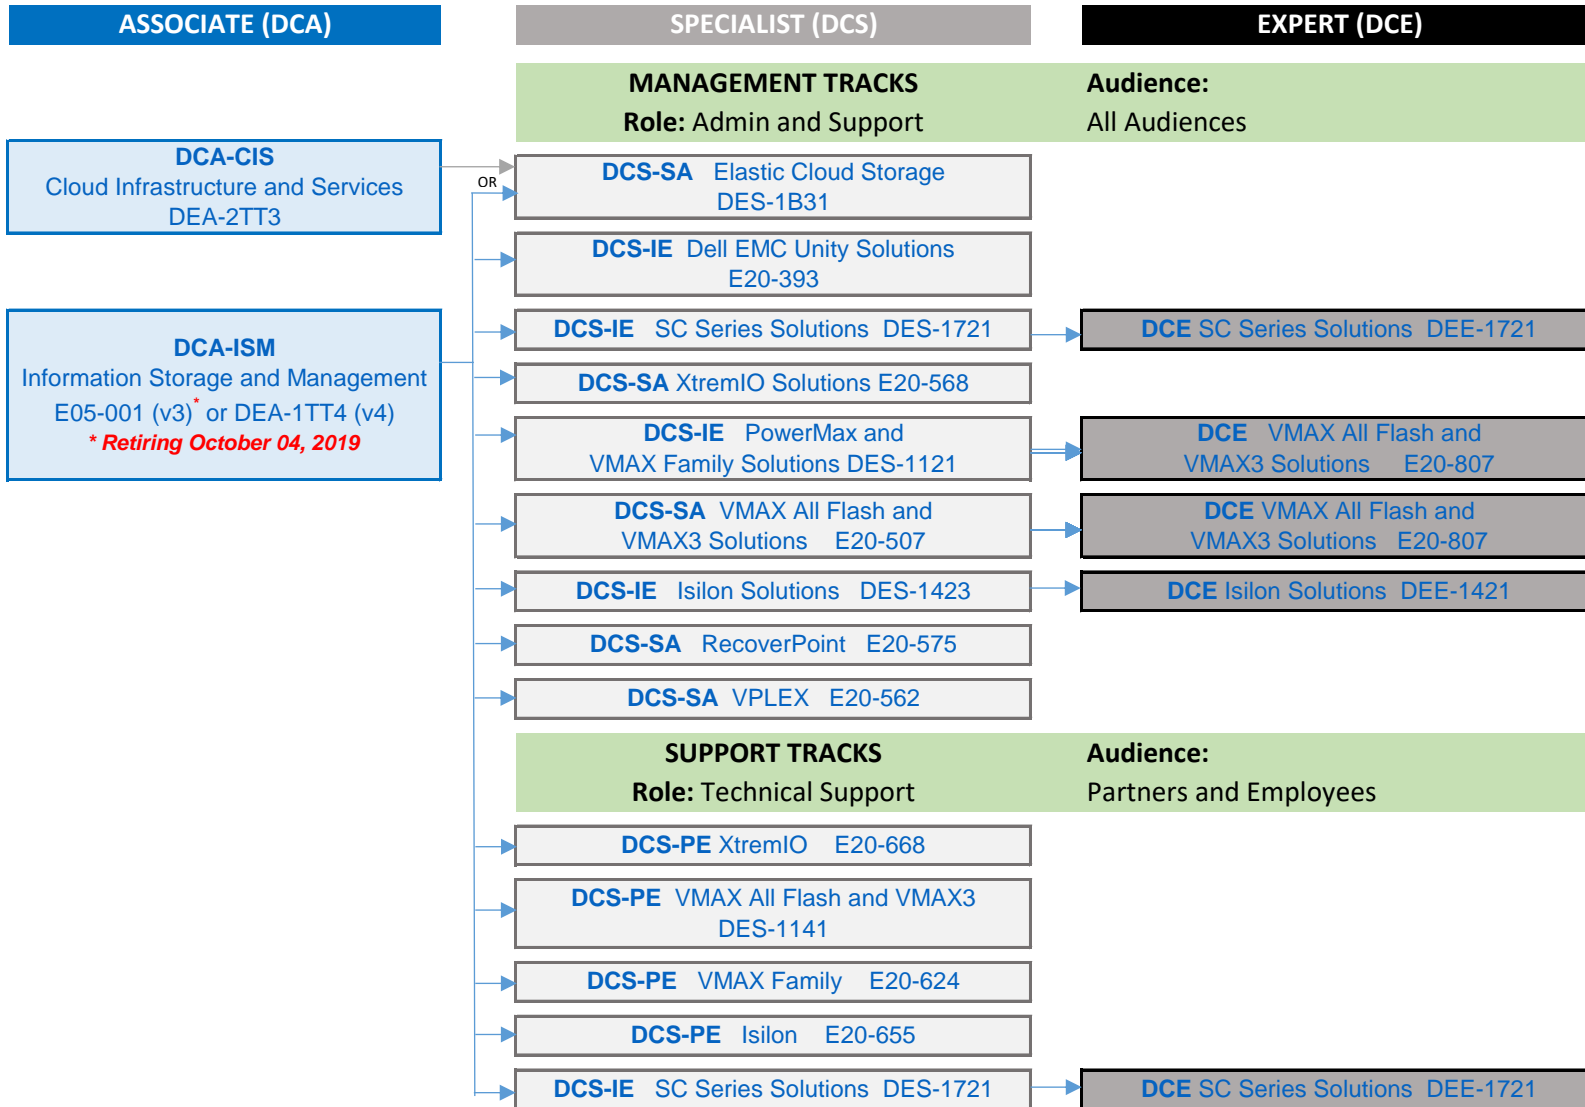

# Storage Certifications - 1 of 2

Based on your role and technology focus complete an Associate level certifications (DCA-CIS or DCA-ISM) and then choose the Specialist track

**Tracks:** Technology Architect (TA), Implementation Engineer (IE), Systems Administrator (SA), Platform Engineer (PE)

**NOTE:** Text in blue font links to information on the Education Services website.

Copyright © 2019 Dell Inc. or its subsidiaries. All rights reserved. Dell, Dell EMC and other trademarks are trademarks of Dell Inc. or its subsidiaries.

# Storage Certifications - 2 of 2

Based on your role and technology focus complete an Associate level certifications (DCA-CIS or DCA-ISM) and then choose the Specialist track

**Tracks:** Technology Architect (TA), Implementation Engineer (IE), Systems Administrator (SA), Platform Engineer (PE)