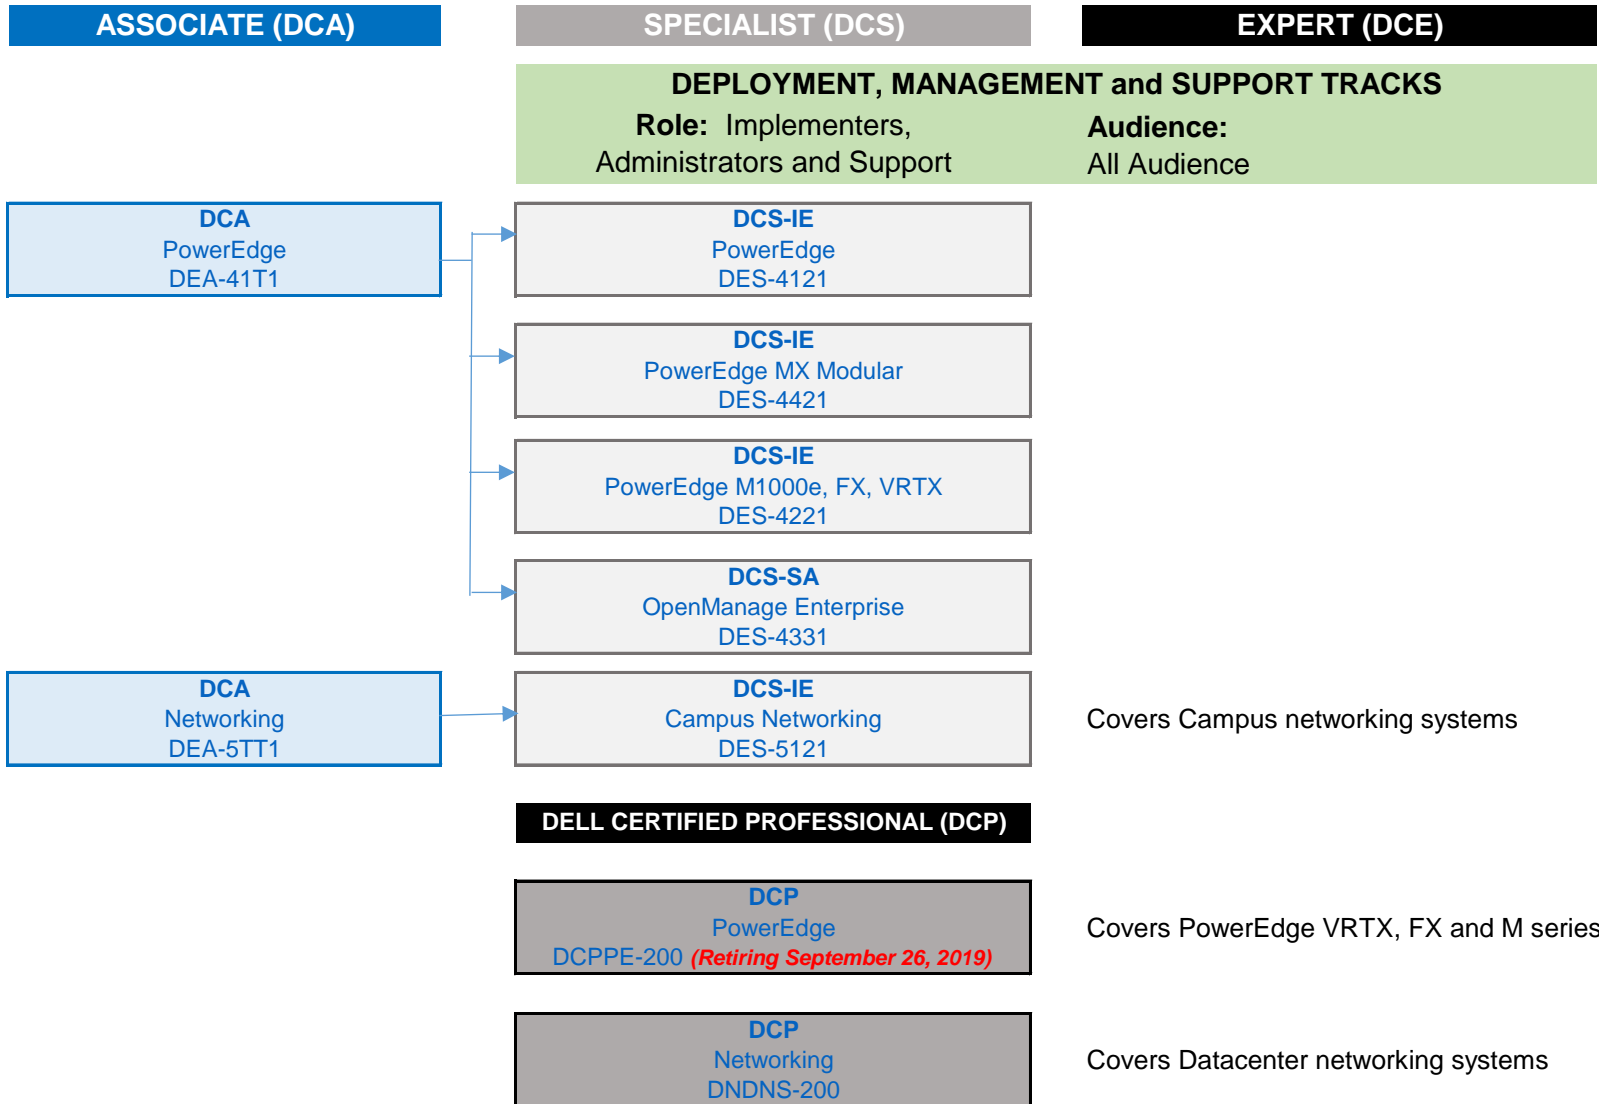

# Data Protection Certifications

Complete either one of the Associate level certifications (DCA-DPM or DCA-ISM) and then choose the track based on your role.

Tracks: Associate (DCA), Technology Architect (DCS-TA), Implementation Engineer (DCS-IE / DCE-IE), Systems Administrator (DCS-SA)

**NOTE:** Text in blue font links to information on the Education Services website.

Copyright © 2019 Dell Inc. or its subsidiaries. All rights reserved. Dell, Dell EMC and other trademarks are trademarks of Dell Inc. or its subsidiaries.

# Servers and Networking Certifications

Based on your role and technology focus complete an Associate level certifications (PowerEdge or Networking) and then choose the Specialist track  
 Tracks: Associate (DCA), Implementation Engineer (DCS-IE), Systems Administrator (DCS-SA) and Dell Certified Professional (DCP)