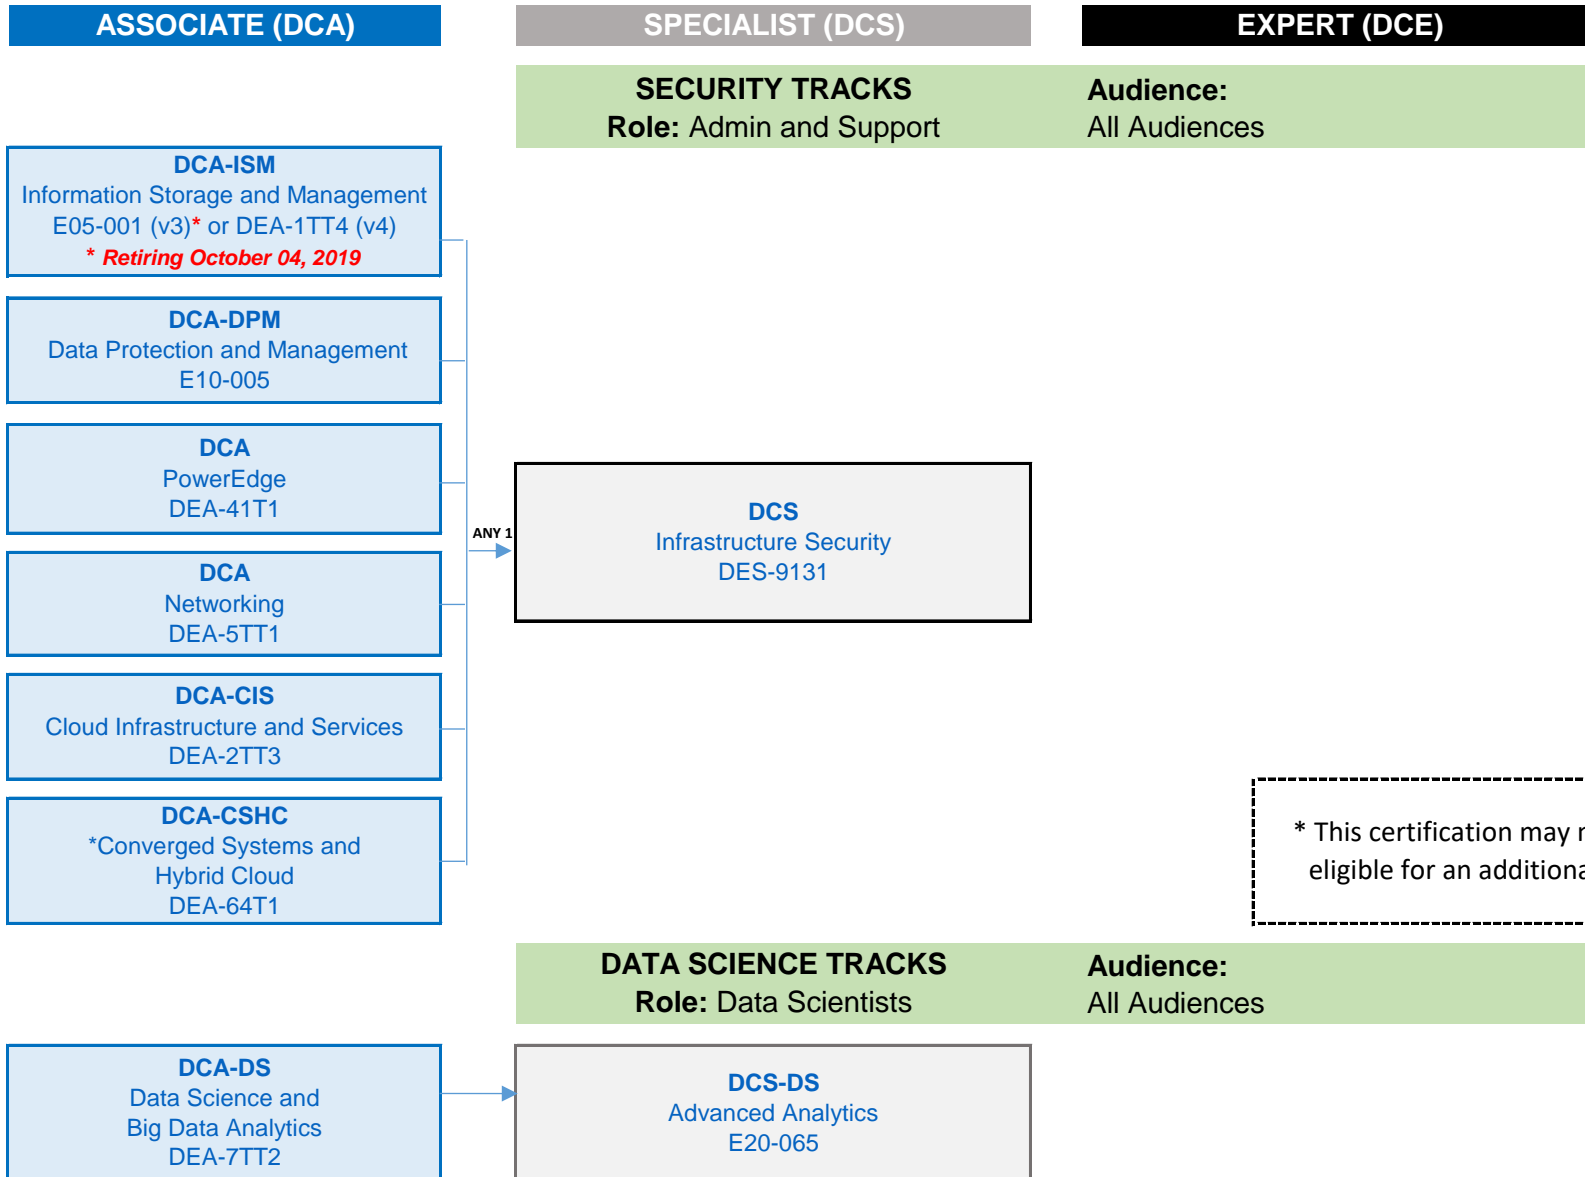

# Cloud and Converged Infrastructure Certifications

Based on your role and technology focus complete an Associate level certification and then choose the Specialist track

Tracks: Associate (DCA), Cloud Architect (DCS-CA), Implementation Engineer (DCS-IE) and Systems Administrator (DCS-SA)

\* These certifications may make you eligible for an additional badge

**NOTE:** Text in blue font links to information on the Education Services website.

Copyright © 2019 Dell Inc. or its subsidiaries. All rights reserved. Dell, Dell EMC and other trademarks are trademarks of Dell Inc. or its subsidiaries.

# Security and Data Science Certifications

Based on your role and technology focus complete an Associate level certifications and then choose the Specialist track

Tracks: Associate (DCA), Data Scientist (DCS-DS), Specialist (DCS)